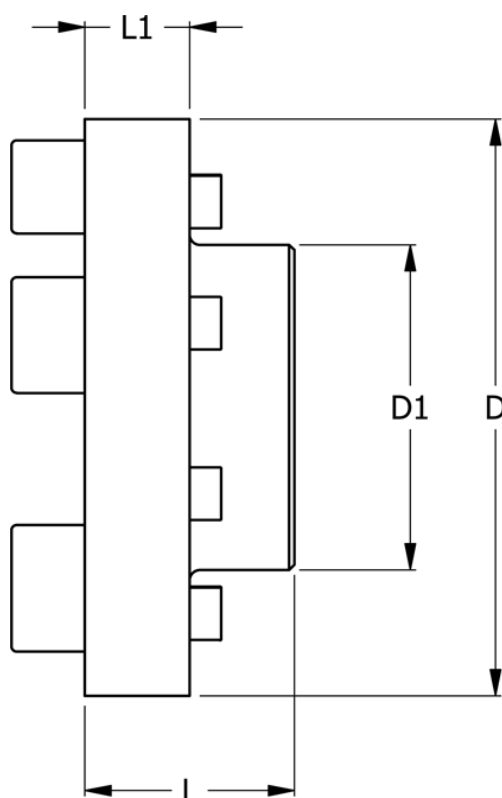

Article number: 330631523

Description: Coupling N-Eupex str. 315
Part 2 & 3 without bore

Measures

D	= 315
D1	= 165
L	= 125
L1	= 47
Max bore	= 100
Torque (N m)	= 5500